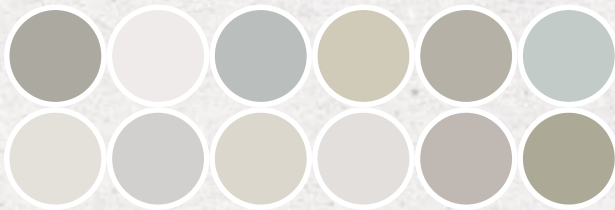

Oakebella colours & materials.

A mix of colours and materials create texture, depth and individuality to façades which enhances the streetscape outcome.

Colour palette

The colour palette has been inspired by the rich history of Oakebella as a fertile market garden, its agricultural and equestrian roots and to be harmonious with the Bollard Bulrush Wetland. Selected colours should be consistent with the below.

Roof colours

Roof colours for both metal deck and roof tiles shall be consistent with the below.

Feature materials

Feature materials such as recycled facebrick (or acceptable replicas), Corten steel, recycled/ weathered timber, mini-orb, stone or light weight cladding such as weatherboard are strongly encouraged to help create Oakebella's sense of style.